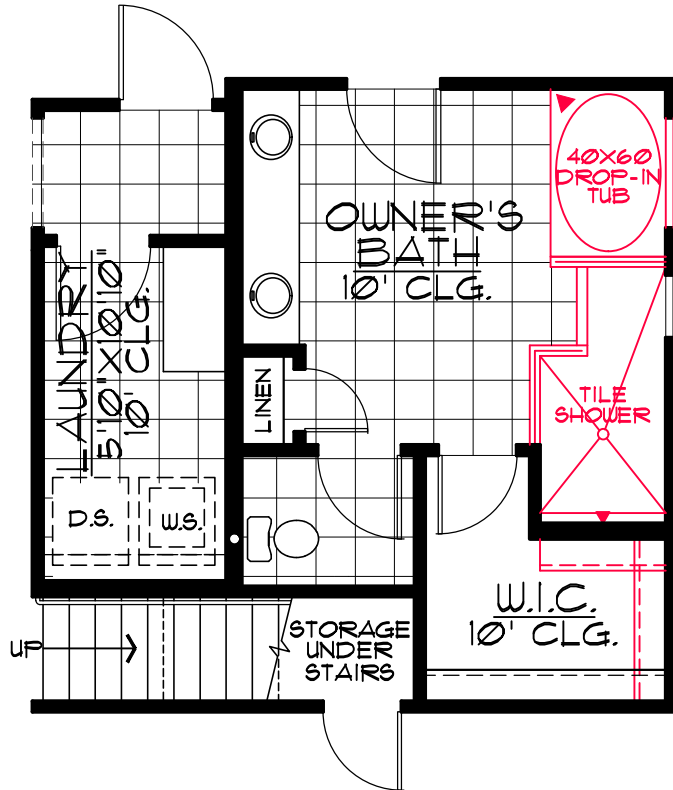

- ✓ 4 Beds
- ✓ 3.5 Baths

The Magnolia

- ✓ 3,224 SF
- ✓ 3 Car Garage

Elevation A

Elevation B

SEDA
NEW HOMES

WE ARE HONORED THAT YOU VOTED US
BEST LOCAL HOME BUILDER

6 YEARS
IN A ROW

BROCHURE UPGRADES & OPTIONS

OPTIONAL
OWNER'S BATH & CLOSET

FIRST FLOOR

SECOND FLOOR

Elevation A

Elevation B